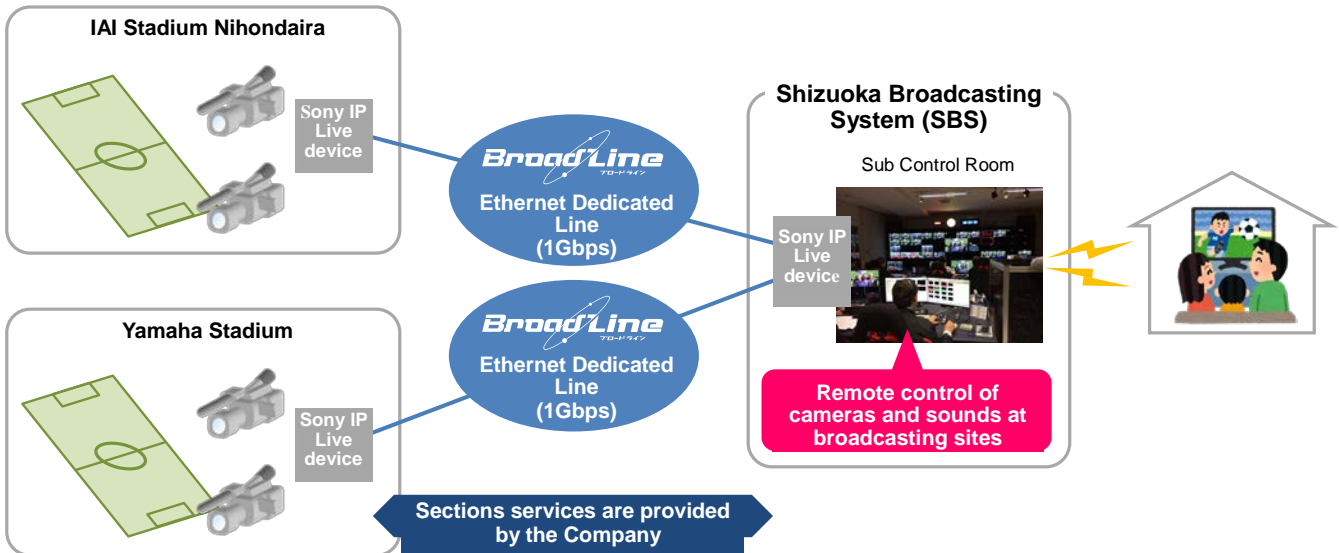

- (2) Summary of service provided : Provision of dedicated line service connecting each of the following two sections by the Ethernet method;
- (a) from IAI Stadium Nihondaira (3880-1 Muramatsu, Shimizu-ku, Shizuoka-shi, Shizuoka) to SBS Headquarters,
  - (b) from Yamaha Stadium (2500 Shingai, Iwata-shi, Shizuoka) to SBS Headquarters

3. Image of Service Provided

The Company has been providing image transmission services to broadcast stations for years. Unlike the previous communications service which has been provided by transmitting video signals such as the HD-SDI / DVB-ASI through baseband transmission, the service in this example is provided by transmitting all images, sounds, and control signals through IP and the Ethernet Dedicated Line. The Company is capable of offering high-quality, high-broadband, and low-latency communications service at a reasonable price, allowing customers to flexibly use the service as transit lines in broadcasting stations which include integration (concentration) of various lines which had been available according to the number of various signals, interactive communications, and establishment of additional channels.

The Company will continue providing optimal network services to its customers by leveraging its technology and expertise backed by strong track record of installations and operations at many adopting companies including SBS.

4. About BroadLine Website (Telecommunication service for telecommunication carriers and corporations)

For details on various communication services including Ethernet Dedicated Line, please refer to the following website:

<https://www.broadline.ne.jp/>

* Names of companies, products, services, logos, etc. mentioned herein are trademarks or registered trademarks of their respective owners.